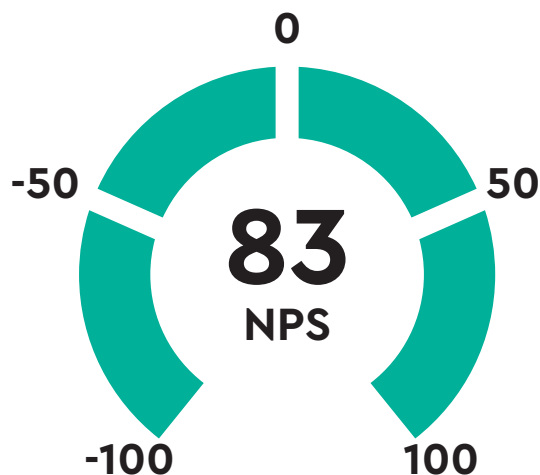

"Tegile blew us away with its speed and economics."

Rob Sheppard
Data Center Manager

"Tegile's IntelliFlash HD offers efficient economics and powerful density."

Tab Butler
Sr. Director of Media Management

"I've been in the IT business for 25 years and this is the strongest customer support I have seen."

Vincent Lo
VP, Applications & Support

BANK OF STOCKTON

Exceeding Customer Expectations

We all know that things happen in IT. It is how those circumstances are handled that matters. Tegile customers are consistently blown away how responsive our support team is and how willing they are to go the extra mile – even if the problem's root cause isn't ours.

Partnering with the Giants in the Industry

Tegile works closely with the leading hardware and software manufacturers to ensure you get the best performance out of your data center.

About Western Digital®

Western Digital creates environments for data to thrive. The company is driving the innovation needed to help customers capture, preserve, access and transform an ever-increasing diversity of data. Everywhere data lives, from advanced data centers to mobile sensors to personal devices, our industry-leading solutions deliver the possibilities of data.

Western Digital® data-centric solutions are marketed under the G-Technology™, HGST, SanDisk®, Upthere™ and WD® brands.

Western Digital, the Western Digital logo, G-Technology, HGST, SanDisk, Tegile, Upthere and WD are registered trademarks or trademarks of Western Digital Corporation or its affiliates in the US and/or other countries.